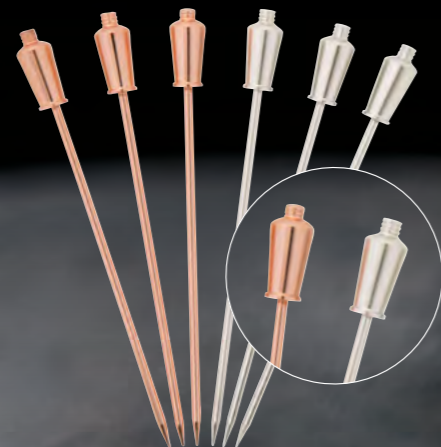

Cocktailpick set
Shaker - 6 pcs
12 cm
CPS0612