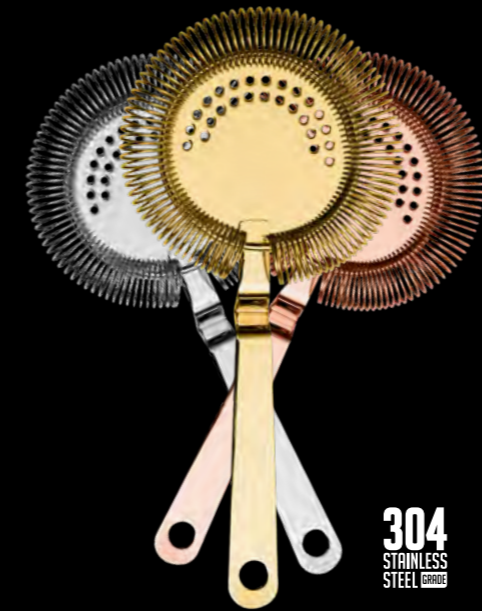

STRAINERS

Hawthorn Strainer
stainless steel
CMSP001

Hawthorn Strainer
gold
CMGL001

Hawthorn Strainer
copper
CMCL001