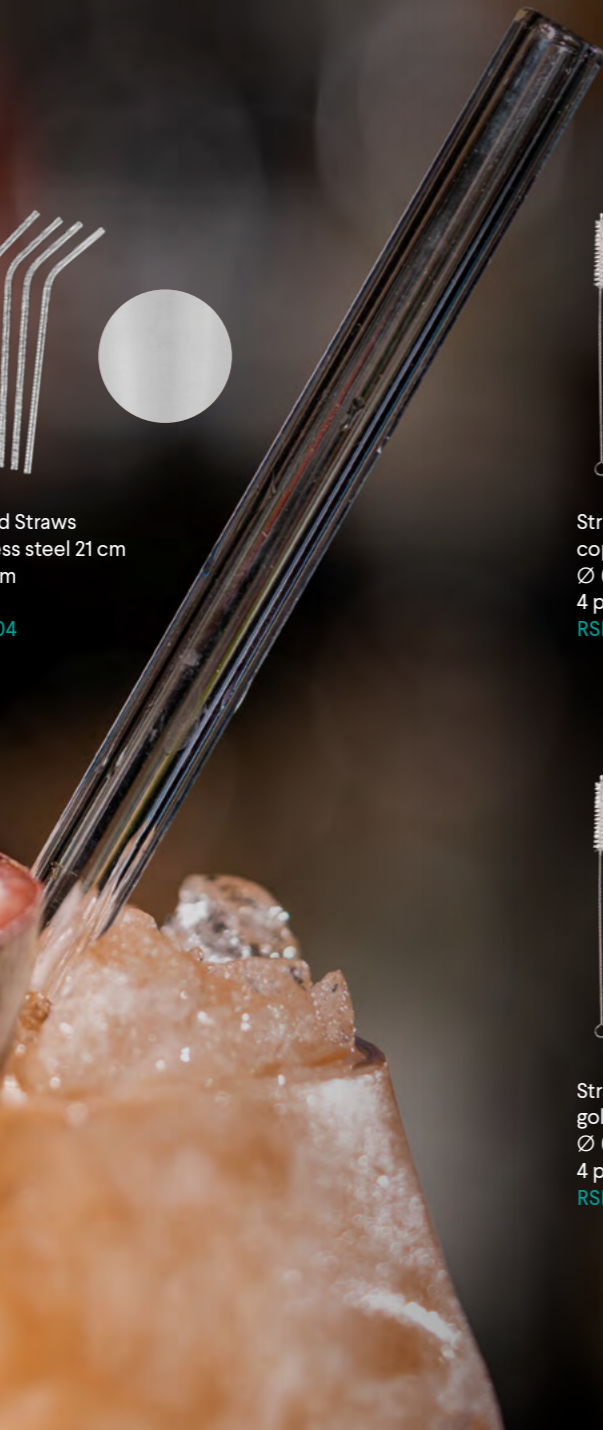

STAINLESS

STRAWS

Straight Straws
stainless steel 21 cm
Ø 6 mm
4 pcs
RSIE004

Curved Straws
stainless steel 21 cm
Ø 6 mm
4 pcs
RIE0004

Straight Straws
copper plated 21 cm
Ø 6 mm
4 pcs
RSIEC04

Curved Straws
copper plated 21 cm
Ø 6 mm
4 pcs
RIEC004

Straight Straws
gold plated 21 cm
Ø 6 mm
4 pcs
RSIEG04

Curved Straws
gold plated 21 cm
Ø 6 mm
4 pcs
RIEG004

GLASS

STRAWS

Drinking Straws
glass 14 cm
Ø 8 mm
4 pcs
RIEGL14

Drinking Straws
glass 20 cm
Ø 8 mm
4 pcs
RIEGL20