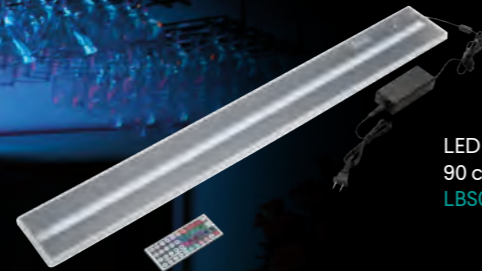

LED Bottle Shelf
90 cm
LBS0091