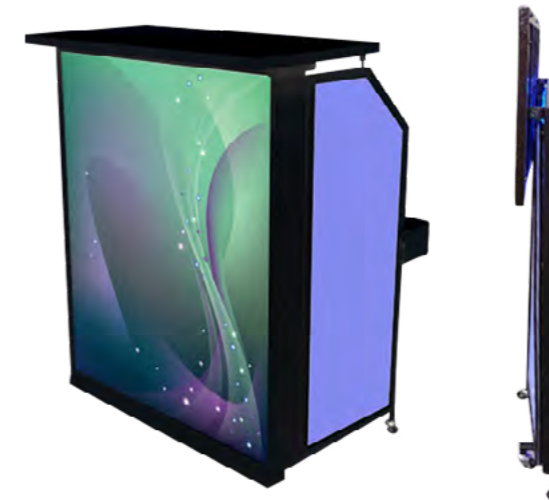

Coolrolly
MBCR001

Mobile bar Cabrio
MBCAB01

Mobile bar Village
MBVIL01

Mobile bar Evolution
MBEVO01

IT DOESN'T GET ANY SMARTER THAN THIS

Smartbar-in-a-box
Closed 92x13x134 cm
Unfolded 92x59x117 cm
SMARTMI01

The Smartbar™ folding portable bar has received the Horecava Innovation Award.

DISCOVER THE ADVANTAGES OF SMARTBAR™ PRODUCTS!

- Assemble and disassemble in under 60 seconds.
- Easily move the bar around by yourself
- Designed to save you time and space
- Multi-color, built-in LED lighting system
- Make use of the panels' advertising space