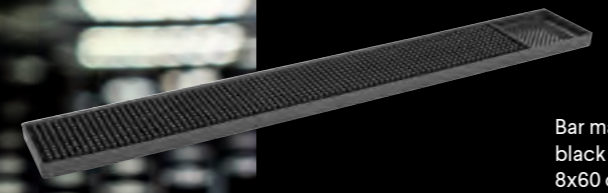

Bar mat
black rubber
8x60 cm
BMC0860