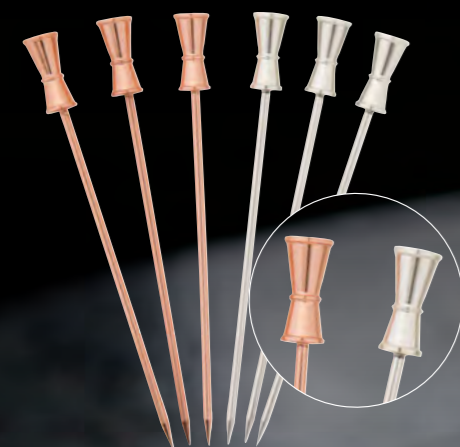

Enamel Mug
500 ml
ENAM500

Cola mug copper 500 ml
MUGC500

Cola mug gold 500 ml
MUGG500

Tankard Mug
450 ml
MTS0450

Drinking cup copper 500 ml
DCPC500

Drinking cup gold 500 ml
DCPG500

Mixing Glass 700 ml
MXG0700

Cocktailpick set
Jigger - 6 pcs
12 cm
CPJI0612

Cocktailpick set
Shaker - 6 pcs
12 cm
CPS0612

Cocktailpick set
Pineapple - 6 pcs
12 cm
CPP0612

Drink stirrers
Shaker - 6 pcs
18 cm
STSH018 stainless steel
STCSH018 copper