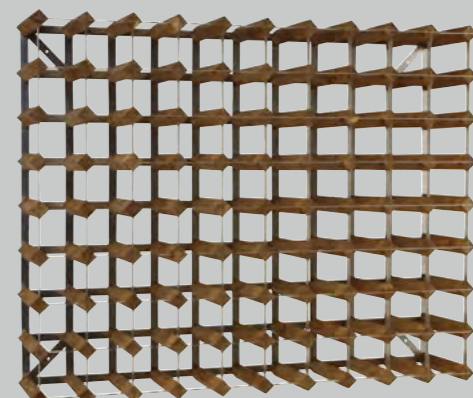

Wine Storage wood/metal
90 bottles
WRKC090