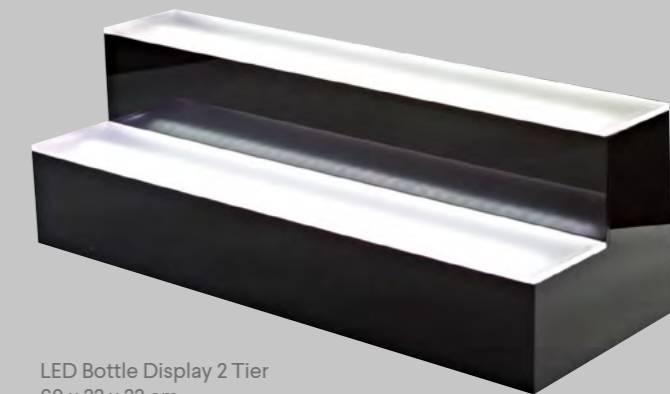

LED Bottle Shelf
120 cm
LBS0122

Use the LED RGB remote control to change color

LED Bottle Display 3 Tier
60 x 33 x 33 cm
LBD0003

LED Bottle Display 2 Tier
60 x 22 x 22 cm
LBD0002

ATMOSPHERE, APPEARANCE, AND CUSTOMIZATION