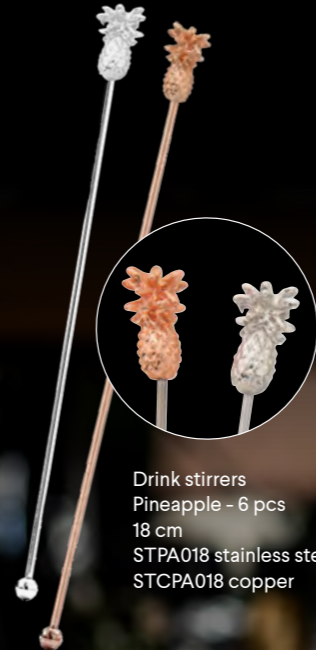

Cocktailpick set
Jigger - 6 pcs
12 cm
CPJI0612

Cocktailpick set
Shaker - 6 pcs
12 cm
CPS0612

Cocktailpick set
Pineapple - 6 pcs
12 cm
CPP0612

Drink stirrers
Shaker - 6 pcs
18 cm
STSH018 stainless steel
STCSH018 copper