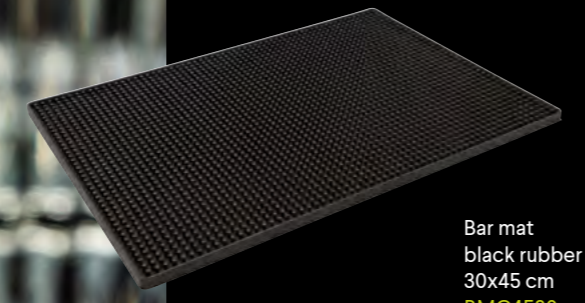

Foam Skimmer stainless steel
BASM0003

Foam Skimmer transparent
BAS0003

Sink Funnel
stainless 150 mm
BRT0127

Sink Funnel
plastic 110 mm
BRTK011

Sink Valve 27 cm
Ø 3,5x4 cm
BSV0027

Glass Rinser
BNS0001

DRINKS