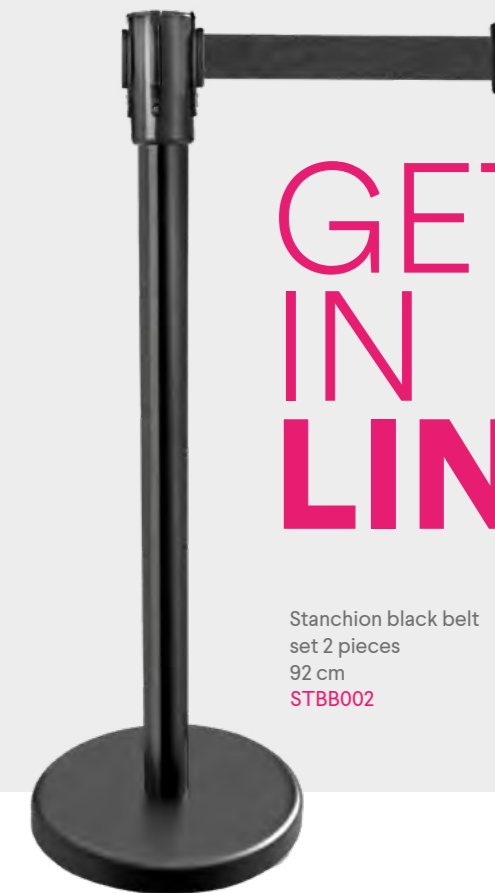

Bar Tub galvanized
49x37x22 cm
TUB4937

Basket oval black plastic
MND1074

Tip Jar 'Thank You'
TJTY001

Cheque Spindle chrome
BONM001

Service Bell
SBLL001

Tip Tray 'Thank You'
16x11 cm
TTR1611

Tip Tray stainless steel
13,5 cm x 21,5 cm
TTR1321